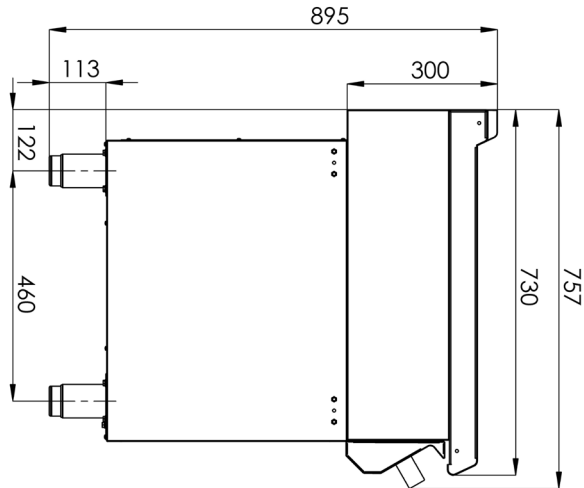

# Technical data sheet

Technical drawing

Worktop with drawer with cabinet

Model

SAP Code

00008293

## Worktop with drawer with cabinet

Model

SAP Code

00008293

**1. SAP Code:**

00008293

**2. Net Width [mm]:**

400

**3. Net Depth [mm]:**

730

**4. Net Height [mm]:**

900

**5. Net Weight [kg]:**

35.30

**6. Gross Width [mm]:**

440

**7. Gross depth [mm]:**

800

**8. Gross Height [mm]:**

1080

**9. Gross Weight [kg]:**

41.50

**10. Material:**

AISI 304