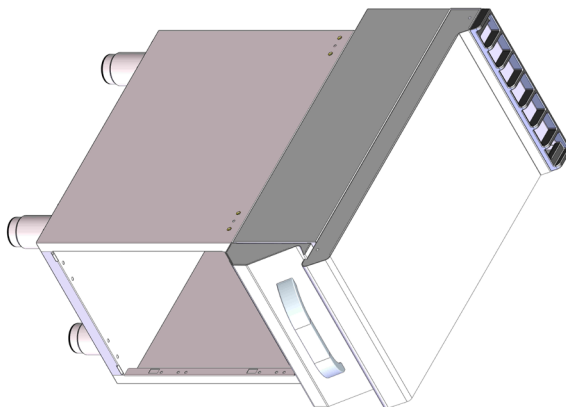

# Technical data sheet

Product features

**Worktop with drawer with cabinet**

**Model**

**SAP Code**

00008293

– Material: AISI 304

# Technical data sheet

Technical drawing

Worktop with drawer with cabinet

Model

SAP Code

00008293

## Worktop with drawer with cabinet

Model

SAP Code

00008293

**1. SAP Code:**

00008293

**2. Net Width [mm]:**

400

**7. Gross depth [mm]:**

800

**8. Gross Height [mm]:**

1080

**9. Gross Weight [kg]:**

41.50

**10. Material:**

AISI 304