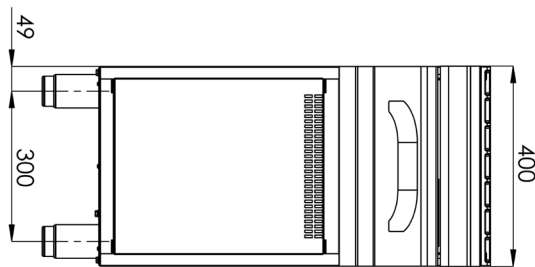

# Technical data sheet

Technical drawing

Worktop with drawer with cabinet

Model

SAP Code

00008293

## Worktop with drawer with cabinet

Model

SAP Code

00008293

**1. SAP Code:**

00008293

**2. Net Width [mm]:**

400

**3. Net Depth [mm]:**

730

**4. Net Height [mm]:**

900

**5. Net Weight [kg]:**

35.30

**6. Gross Width [mm]:**

440

**7. Gross depth [mm]:**

800

**8. Gross Height [mm]:**

1080

**9. Gross Weight [kg]:**

41.50

**10. Material:**

AISI 304